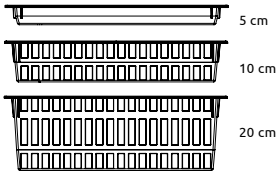

SMOOTH OPERATION

New counter-balanced system for smooth operation of roller shutter

EASY CLEANING

Simple, tool-free removal of the roller shutter for cleaning purposes

MULTIPLE DRAWER CONFIGURATIONS

Modular drawer configurations, dividable baskets or solid trays

Tambour door Apollo carts are offered in different heights from 108cm (42.5") to 209cm (82.5")

APOLLO UUU TRIPLE CART
APL-4.0UUU-TD

SECURITY & ERGONOMICS

A variety of locks e.g. code locks, key locks, network locks, offered on the top or middle part of the doors. Locks can be programmed remotely using the WIFI network enabling limited access to the staff